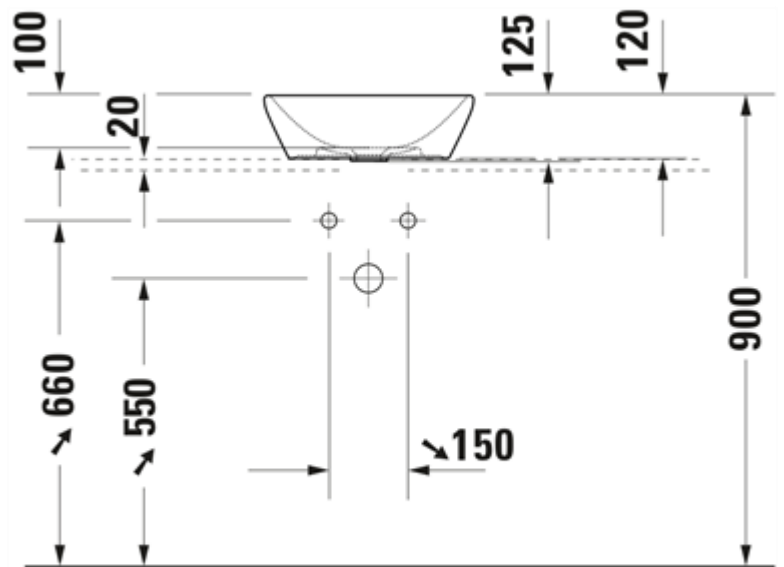

Brand : Duravit, Germany
Name : D-Neo Washbowl, ground

Item Code : 237140.0000

Designer : Bertrand Lejoly

Color / Finish : White

Dimensions : Overall (LxWxH in cm)
40 cm diameter

Product info:

- without overflow, without tap platform