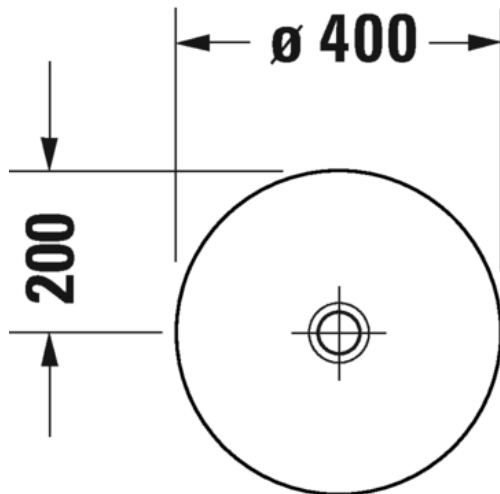

Brand : Duravit, Germany
Name : D-Neo Washbowl, ground

Item Code : 237140.0000

Designer : Bertrand Lejoly

Color / Finish : White

Dimensions : Overall (LxWxH in cm)
40 cm diameter

Product info:

- without overflow, without tap platform